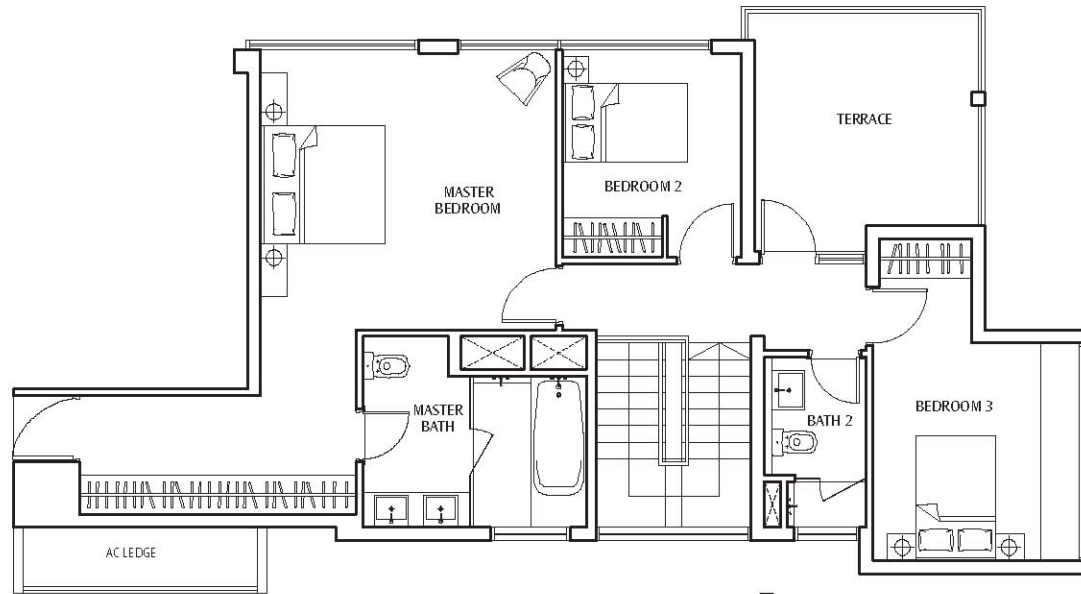

# 5-bedroom penthouse

type E (2,809 sq ft / 261 sq m)

upper

29 Amber Road #22-01  
35 Amber Road #22-14  
#22-04 #22-17

33 Amber Road #22-10  
39 Amber Road #22-23  
#22-13 #22-26

lower