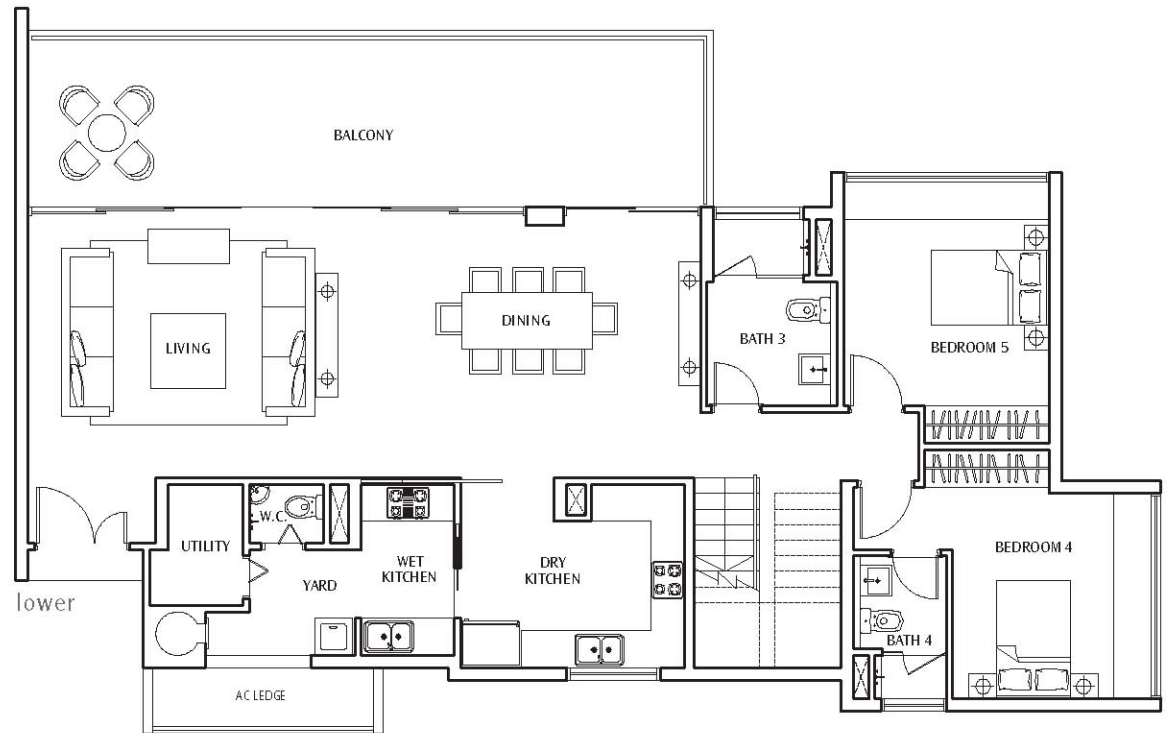

# 5-bedroom penthouse

type E (2,809 sq ft / 261 sq m)

upper

29 Amber Road #22-01  
35 Amber Road #22-14  
#22-04 #22-17

33 Amber Road #22-10  
39 Amber Road #22-23  
#22-13 #22-26

lower