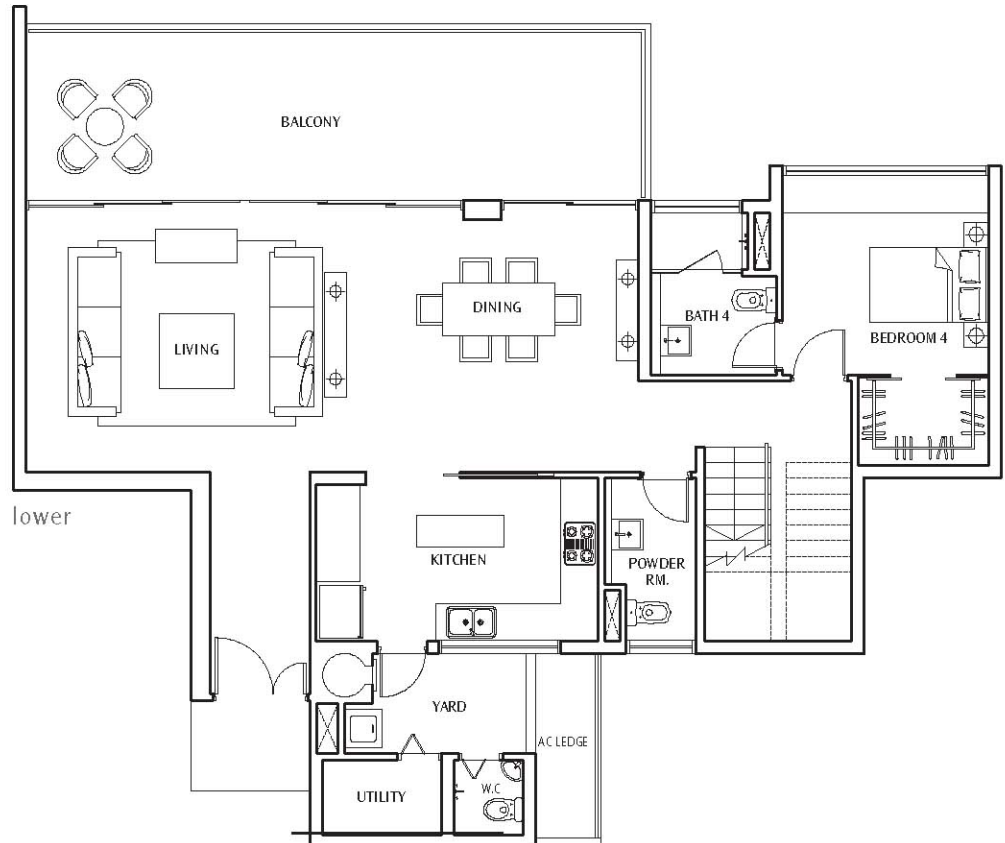

# 4-bedroom penthouse

type C ( 2,723 sq ft / 253 sq m)

upper

31 Amber Road  
#22-05  
#22-09

35 Amber Road  
#22-15  
#22-16

33 Amber Road  
#22-11  
#22-12

37 Amber Road  
#22-18  
#22-22

lower