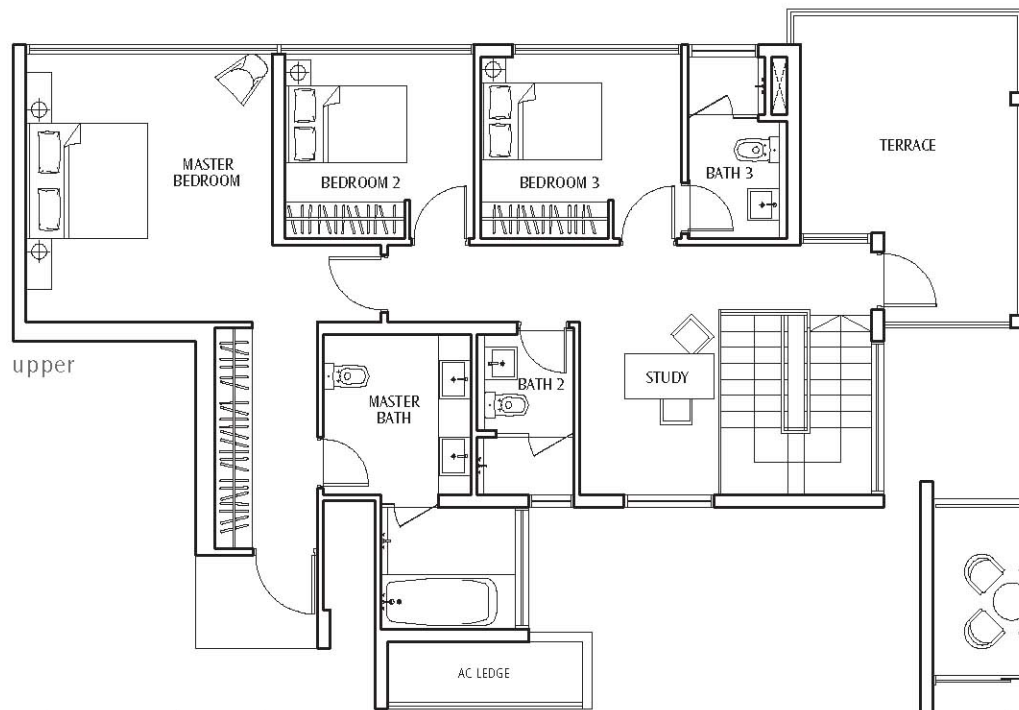

# 4-bedroom penthouse

type C ( 2,723 sq ft / 253 sq m)

upper

31 Amber Road  
#22-05  
#22-09

35 Amber Road  
#22-15  
#22-16

33 Amber Road  
#22-11  
#22-12

37 Amber Road  
#22-18  
#22-22

lower