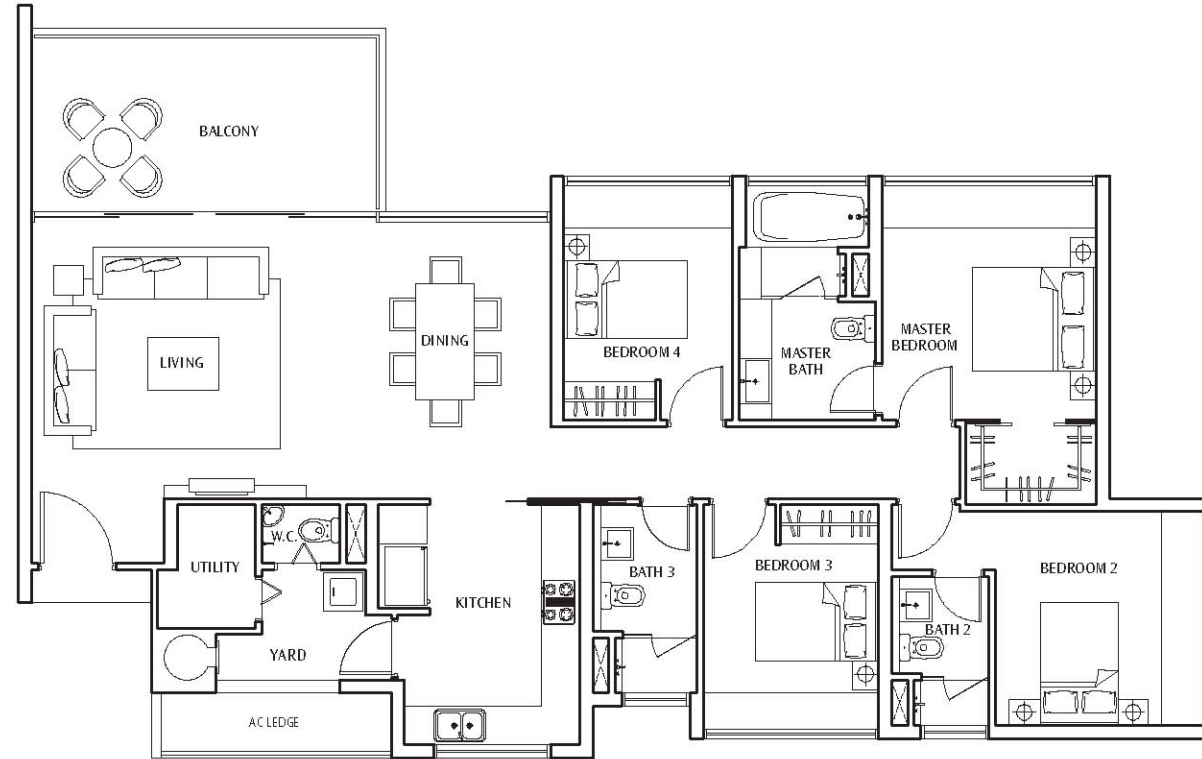

4-bedroom apartment

type E (1,647 sq ft / 153 sq m)

29 Amber Road
#02-01 to #21-01
#02-04 to #21-04

35 Amber Road
#02-14 to #21-14
#02-17 to #21-17

33 Amber Road
#02-10 to #21-10
#02-13 to #21-13

39 Amber Road
#02-23 to #21-23
#02-26 to #21-26