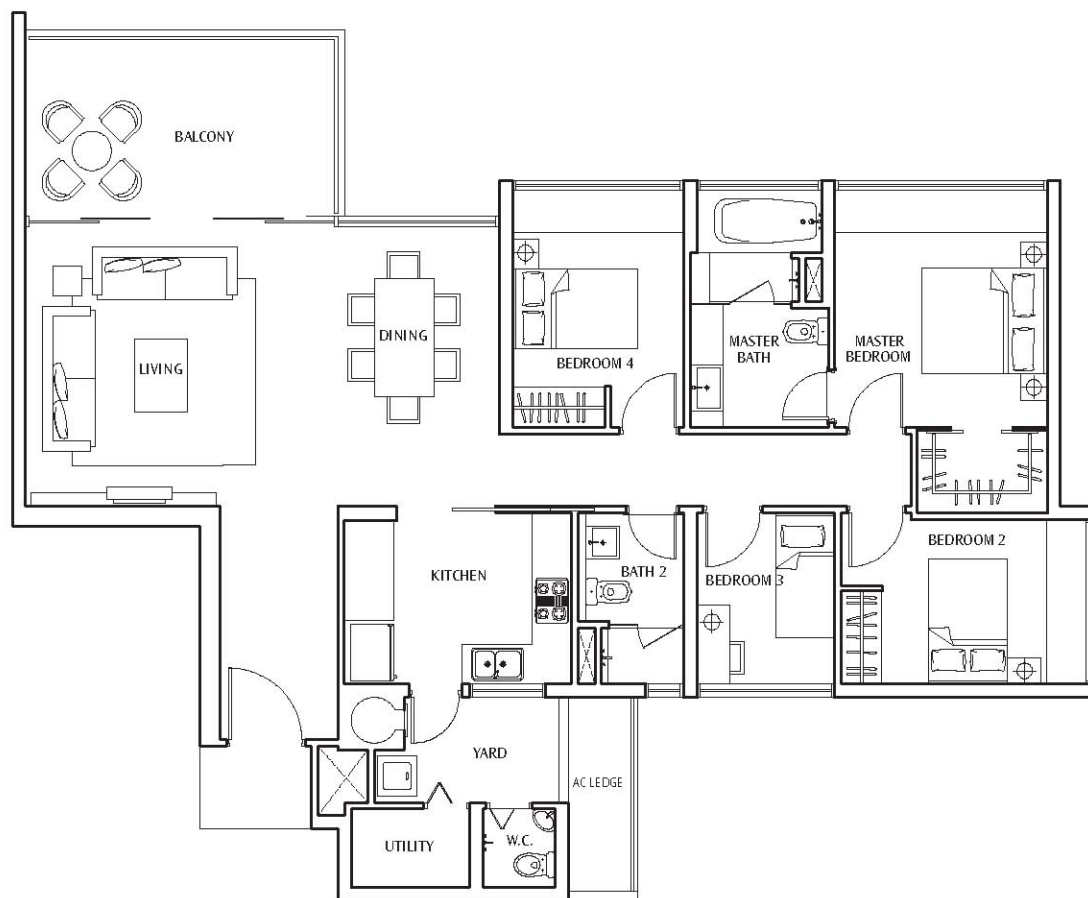

4-bedroom apartment

type D (1,518 sq ft / 141 sq m)

4-bedroom

29 Amber Road
#02-02 to #21-02
#02-03 to #21-03

39 Amber Road
#02-24 to #21-24
#02-25 to #21-25