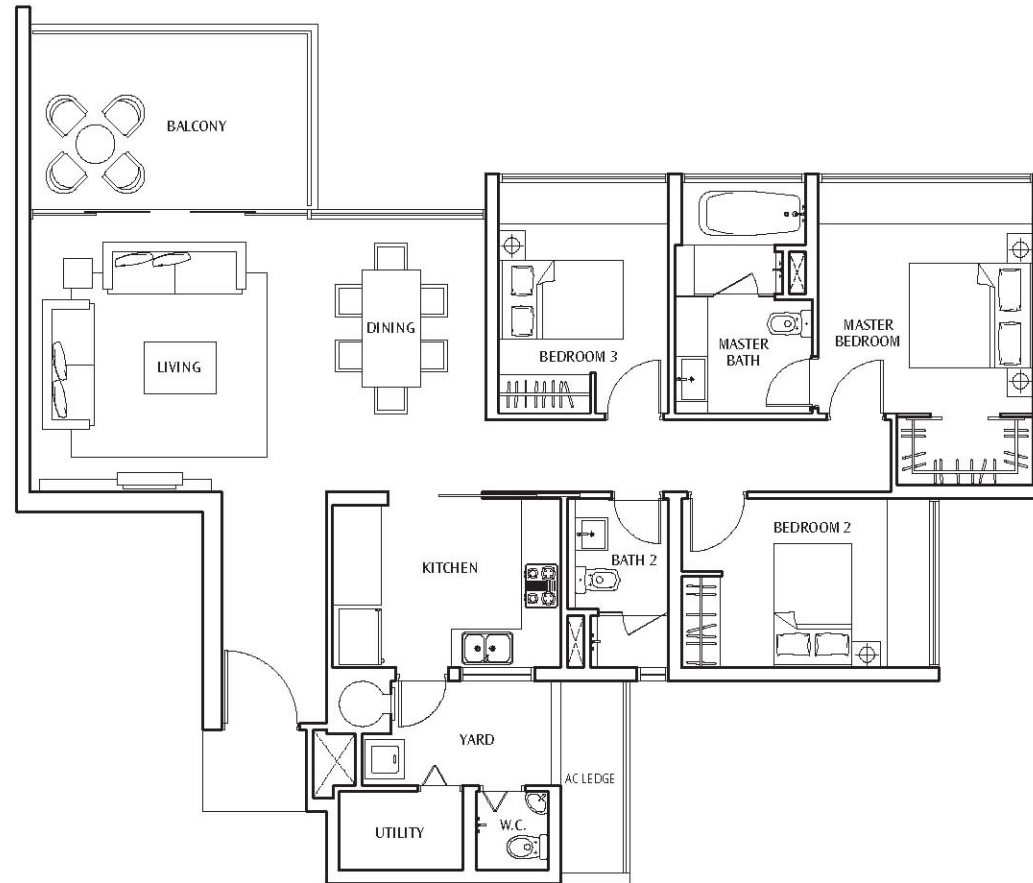

3-bedroom apartment

type C (1,410 sq ft / 131 sq m)

31 Amber Road
#02-05 to #21-05
#02-09 to #21-09

35 Amber Road
#02-15 to #21-15
#02-16 to #21-16

33 Amber Road
#02-11 to #21-11
#02-12 to #21-12

37 Amber Road
#02-18 to #21-18
#02-22 to #21-22