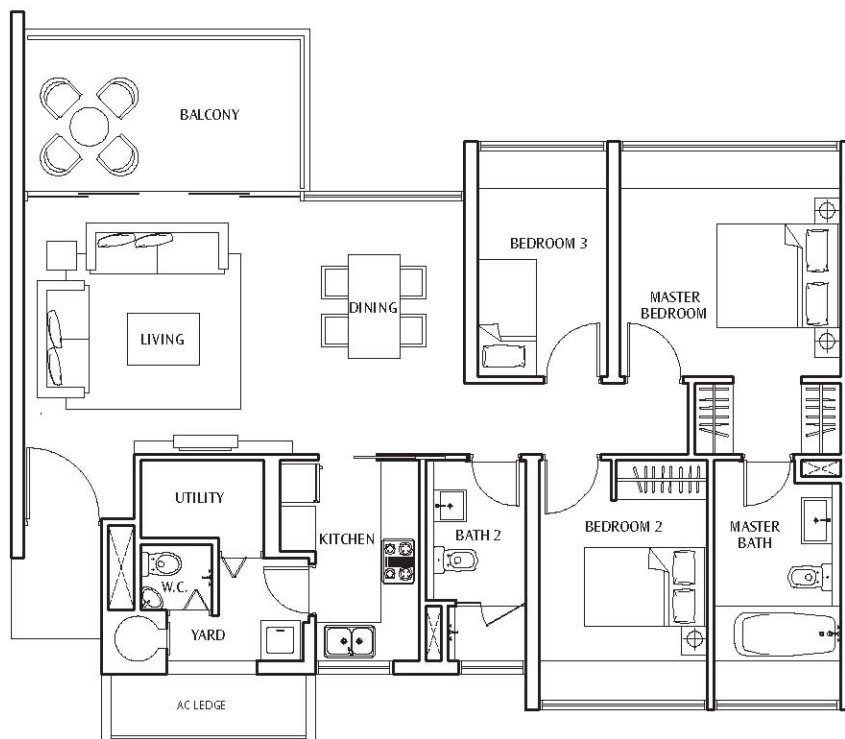

# 3-bedroom apartment

type B (1,216 sq ft / 113 sq m)

31 Amber Road  
#02-06 to #21-06  
#02-08 to #21-08

37 Amber Road  
#02-19 to #21-19  
#02-21 to #21-21