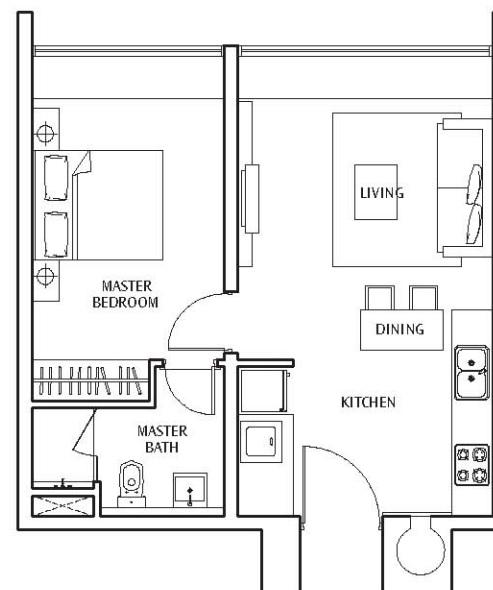

1-bedroom apartment

type A (560 sq ft / 52 sq m)

31 Amber Road
#02-07 to #22-07

37 Amber Road
#02-20 to #22-20

(N.B. A/C ledge not shown)